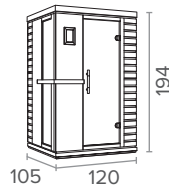

EQUIPMENT:

roof ventilation	Radio/MP3 with remote control
temperature sensor	Chromotherapy
ionizer	1 reading lights