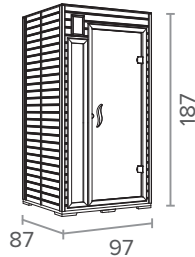

INFRARED SAUNAS

3SAU0056

MARIANA 2

- > 3 ceramic heaters
- > External control panel

EQUIPMENT:

roof ventilation

temperature sensor

1 reading lights

dimensions (cm)