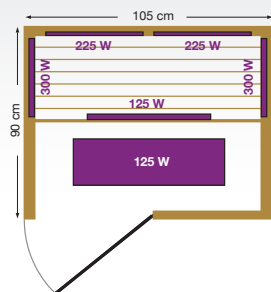

 Radio/MP3 with remote control

 Cup holder

 Chromotherapy

dimensions (cm)