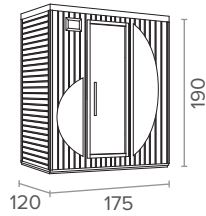

INFRARED SAUNAS

3SAU0048 ROWEN

- > 11 carbon heaters
- > Internal and external control panel

EQUIPMENT:

	roof ventilation		Radio/MP3 with remote control
	temperature sensor		Cup holder
	ionizer		Chromotherapy
	1 reading lights