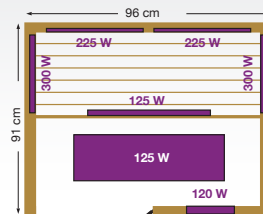

EQUIPMENT:

	roof ventilation		Radio/MP3 with remote control
	temperature sensor		Cup holder
	ionizer		Chromotherapy
	1 reading lights		

dimensions (cm)