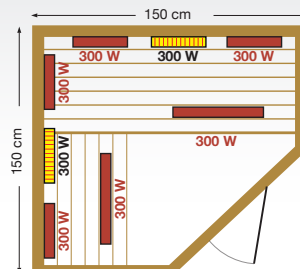

EQUIPMENT:

roof ventilation	Radio/MP3 with remote control
temperature sensor	Cup holder
ionizer	Chromotherapy
Backrest	1 interior lighting 2 outdoor lights