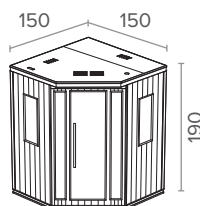

EQUIPMENT:

roof ventilation	Radio/MP3 with remote control
temperature sensor	Cup holder
ionizer	Chromotherapy
Backrest	1 interior lighting 2 outdoor lights