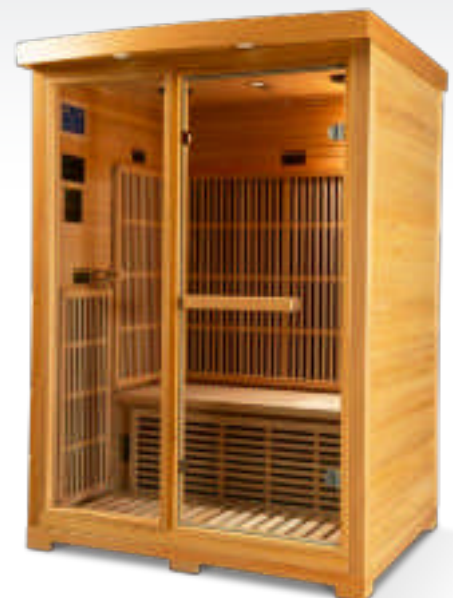

EQUIPMENT:

	roof ventilation		Radio/MP3 with remote control
	temperature sensor		Cup holder
	ionizer		Chromotherapy
	1 reading light		
	2 outdoor lights