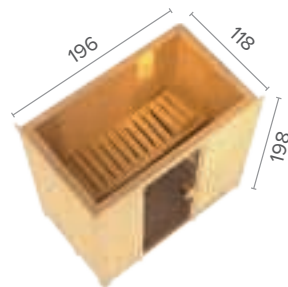

3SAU0034
VARIADO

EQUIPMENT:

1 bench of aspen wood 181 x 58 cm

Headrest

Wall guard for the Heater