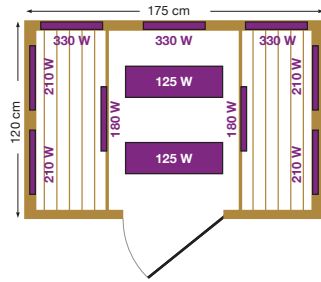

INFRARED SAUNAS

3SAU0048 ROWEN

- > 11 carbon heaters
- > Internal and external control panel

EQUIPMENT:

	roof ventilation		Radio/MP3 with remote control
	temperature sensor		Cup holder
	ionizer		Chromotherapy
	1 reading lights