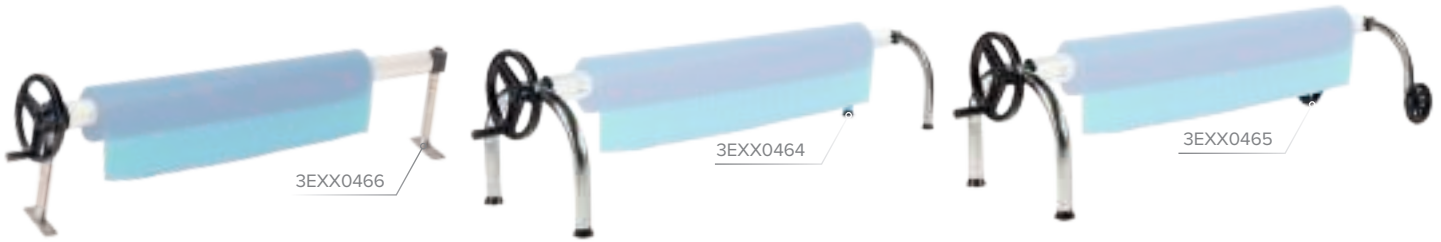

ROLLERS AND COVERS

Support for roller

Model	STATIONARY	MOBILE	MOVABLE
Item no.	3EXX0466	3EXX0464	3EXX0465
Material	stainless steel	stainless steel	stainless steel
Packing	32 x 53 x 63 cm / 3.9 kg	30 x 55 x 64 cm / 4.8 kg	32 x 53 x 63 cm / 4 kg