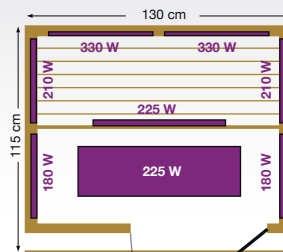

EQUIPMENT:

	roof ventilation		Radio/MP3 with remote control
	temperature sensor		Cup holder
	ionizer		Chromotherapy
	1 reading light		
	2 outdoor lights