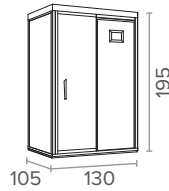

INFRARED SAUNAS

3SAU0049

LILY 2

- > 7 carbon heaters
- > Internal and external control panel

EQUIPMENT:

roof ventilation	Radio/MP3 with remote control
temperature sensor	Cup holder
ionizer	Chromotherapy
Backrest	1 reading lights