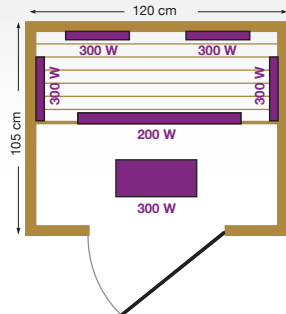

EQUIPMENT:

roof ventilation	Radio/MP3 with remote control
temperature sensor	Chromotherapy
ionizer	1 reading lights