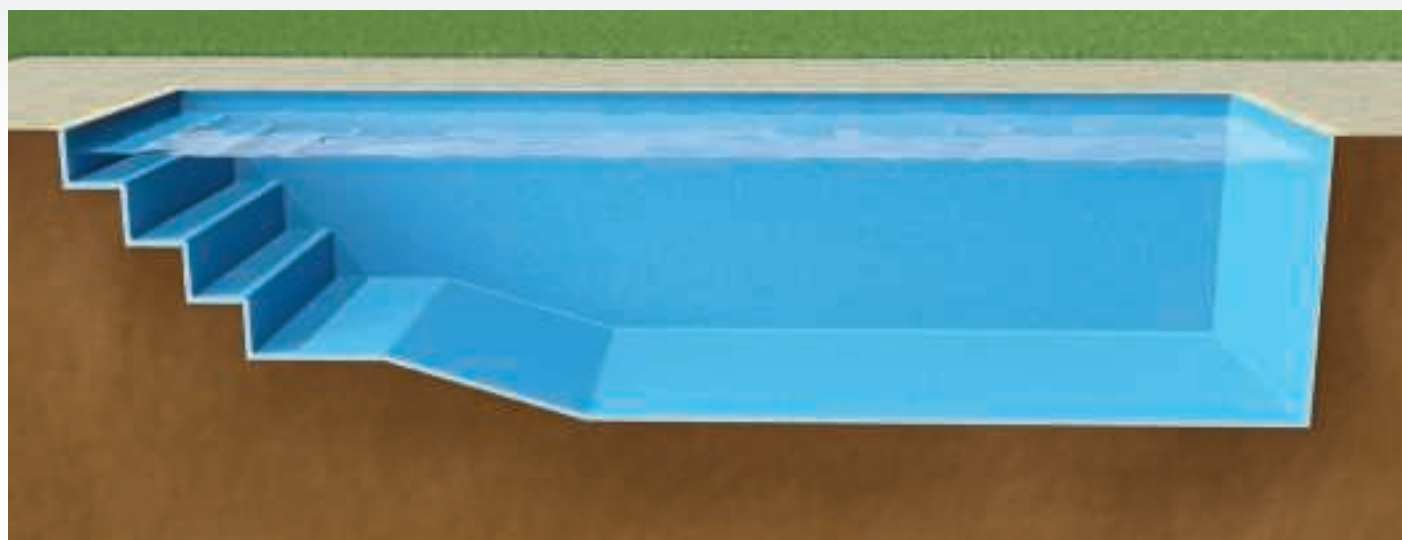

SKIMMER with a standard inlet

TRANSFORMER for 1 LED light - 50 W

BOX FOR A LIGHT

# MERCURY POOLS

composite pools with variable depth and shape (HDG panels)

Profile of the pool floor