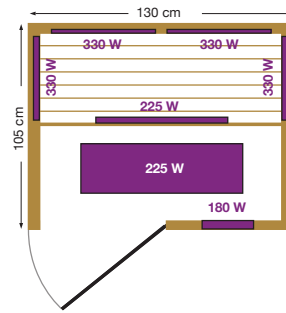

INFRARED SAUNAS

3SAU0049

LILY 2

- > 7 carbon heaters
- > Internal and external control panel

EQUIPMENT:

roof ventilation	Radio/MP3 with remote control
temperature sensor	Cup holder
ionizer	Chromotherapy
Backrest	1 reading lights