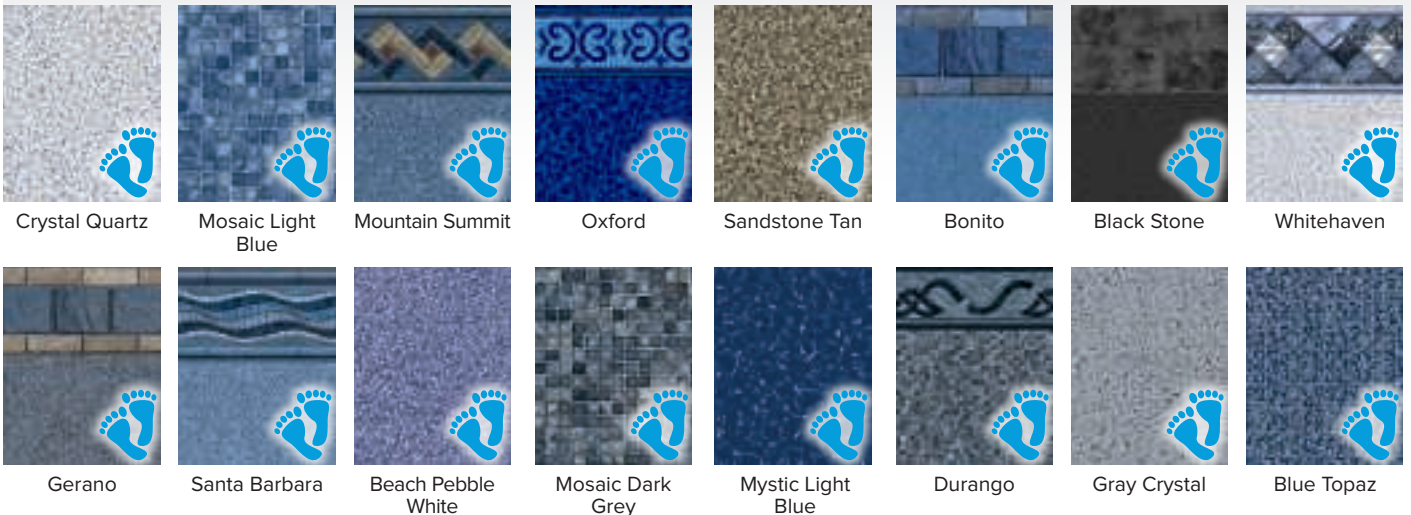

Color design*

*Sample liners - more than 30 patterns here