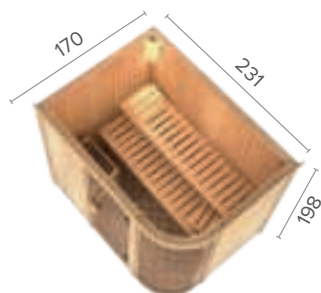

#### EQUIPMENT:

2 benches of aspen wood  
216 x 58 cm

Headrest

Wall guard for the Heater