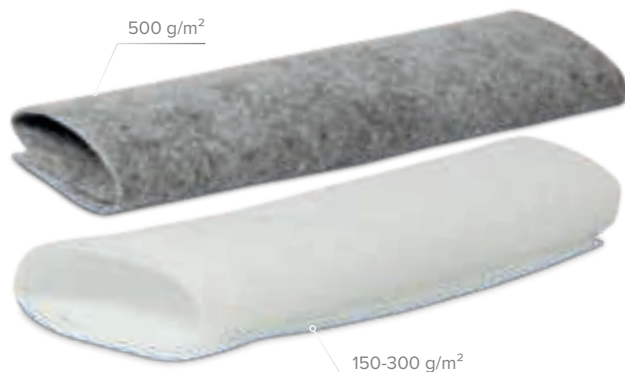

FELT UNDERLAYS

Surface density 150-500g/m²

FELT UNDERLAYS / COVERS

For pool	Item No.	Surface density	Dimensions
3.05 m	3BPZ0207	150g / m²	square 3.10 x 3.10 m / 3 kg
3.6 m	3BPZ0208	150g / m²	square 3.80 x 3.80 m / 5 kg
4.6 m	3BPZ0221	200g / m²	square 4.80 x 4.80 m / 6 kg
3.6 m	3BPZ0019	300g / m²	round 3.6 m / 3 kg
4.6 m	3BPZ0020	300g / m²	round 4.6 m / 5 kg
5.5 m	3BPZ0021	300g / m²	round 5.5 m / 6 kg
6.4 m	3BPZ0064	300g / m²	round 6.4 m / 8 kg
5.5 x 3.7 m	3BPZ0022	300g / m²	oval 5.5 x 3.7 m / 8 kg
7.3 x 3.7 m	3BPZ0023	300g / m²	oval 7.3 x 3.7 m / 9 kg
9.1 x 4.6 m	3BPZ0065	300g / m²	oval 9.1 x 4.6 m / 11 kg
all	3BPZ0025	500g / m²	roll 70 m. breadth 5 m