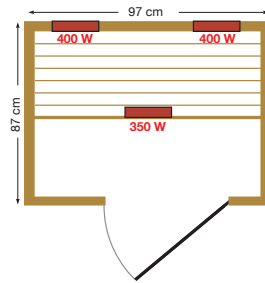

INFRARED SAUNAS

3SAU0056

MARIANA 2

- > 3 ceramic heaters
- > External control panel

EQUIPMENT:

roof ventilation

temperature sensor

1 reading lights

dimensions (cm)