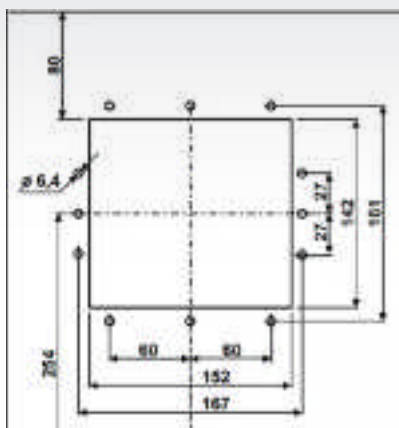

Steel wall could be prepared with holes for small skimmer and inlet.