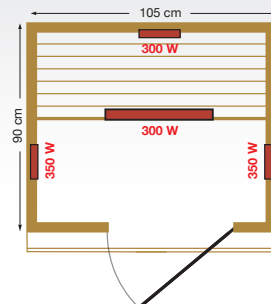

EQUIPMENT:

roof ventilation

temperature sensor

ionizer

Radio/MP3 with remote control

Cup holder

1 reading light
 2 outdoor lights

dimensions (cm)