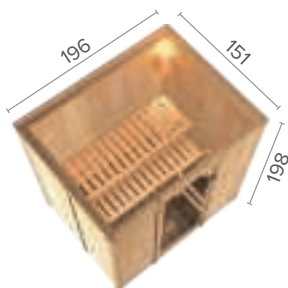

3SAU0031 SUVI

EQUIPMENT:

- 2 benches of aspen wood 1x 181 x 58 cm, 1x 181 x 28 cm
- Headrest
- Wall guard for the Heater