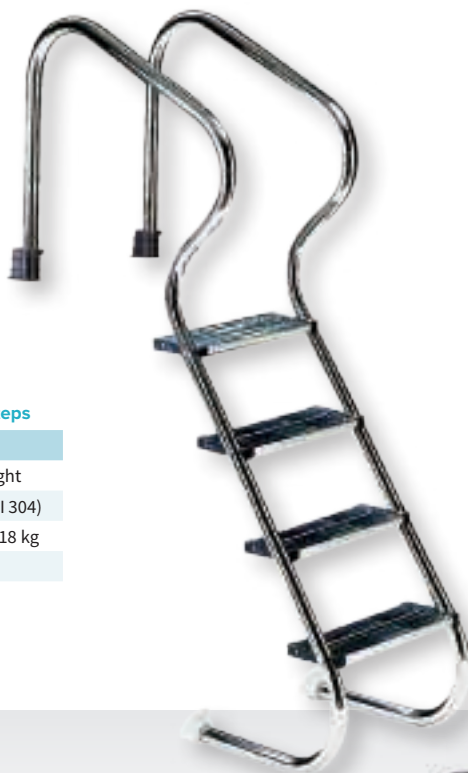

COMFORT

Model	COMFORT 3-steps	COMFORT 4-steps
Item No.	3EXX0086	3EXX0087
For pools	over 1.10 m height	over 1.30 m height
Material	stainless steel (AISI 304)	stainless steel (AISI 304)
Packing	210 x 120 x 9 cm / 18 kg	224 x 96 x 10 cm / 18 kg
Qty on plt	10 pcs/plt	12 pcs/plt