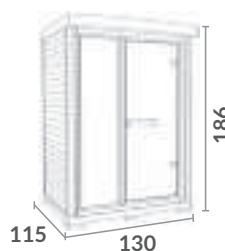

EQUIPMENT:

	roof ventilation		Radio/MP3 with remote control
	temperature sensor		Cup holder
	ionizer		Chromotherapy
	1 reading light		
	2 outdoor lights