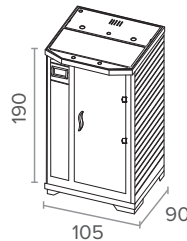

EQUIPMENT:

roof ventilation

temperature sensor

ionizer

Radio/MP3 with remote control

Cup holder

1 reading light
 2 outdoor lights

dimensions (cm)