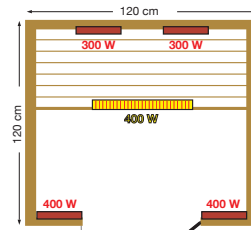

INFRARED SAUNAS

3SAU0026

GRENADA 2

- > 4 ceramic heaters + 1 red-light
- > Internal and external control panel

EQUIPMENT:

	roof ventilation		Radio/MP3 with remote control
	temperature sensor		2 Cup holder
	ionizer		1 reading light
			2 outdoor lights

dimensions (cm)